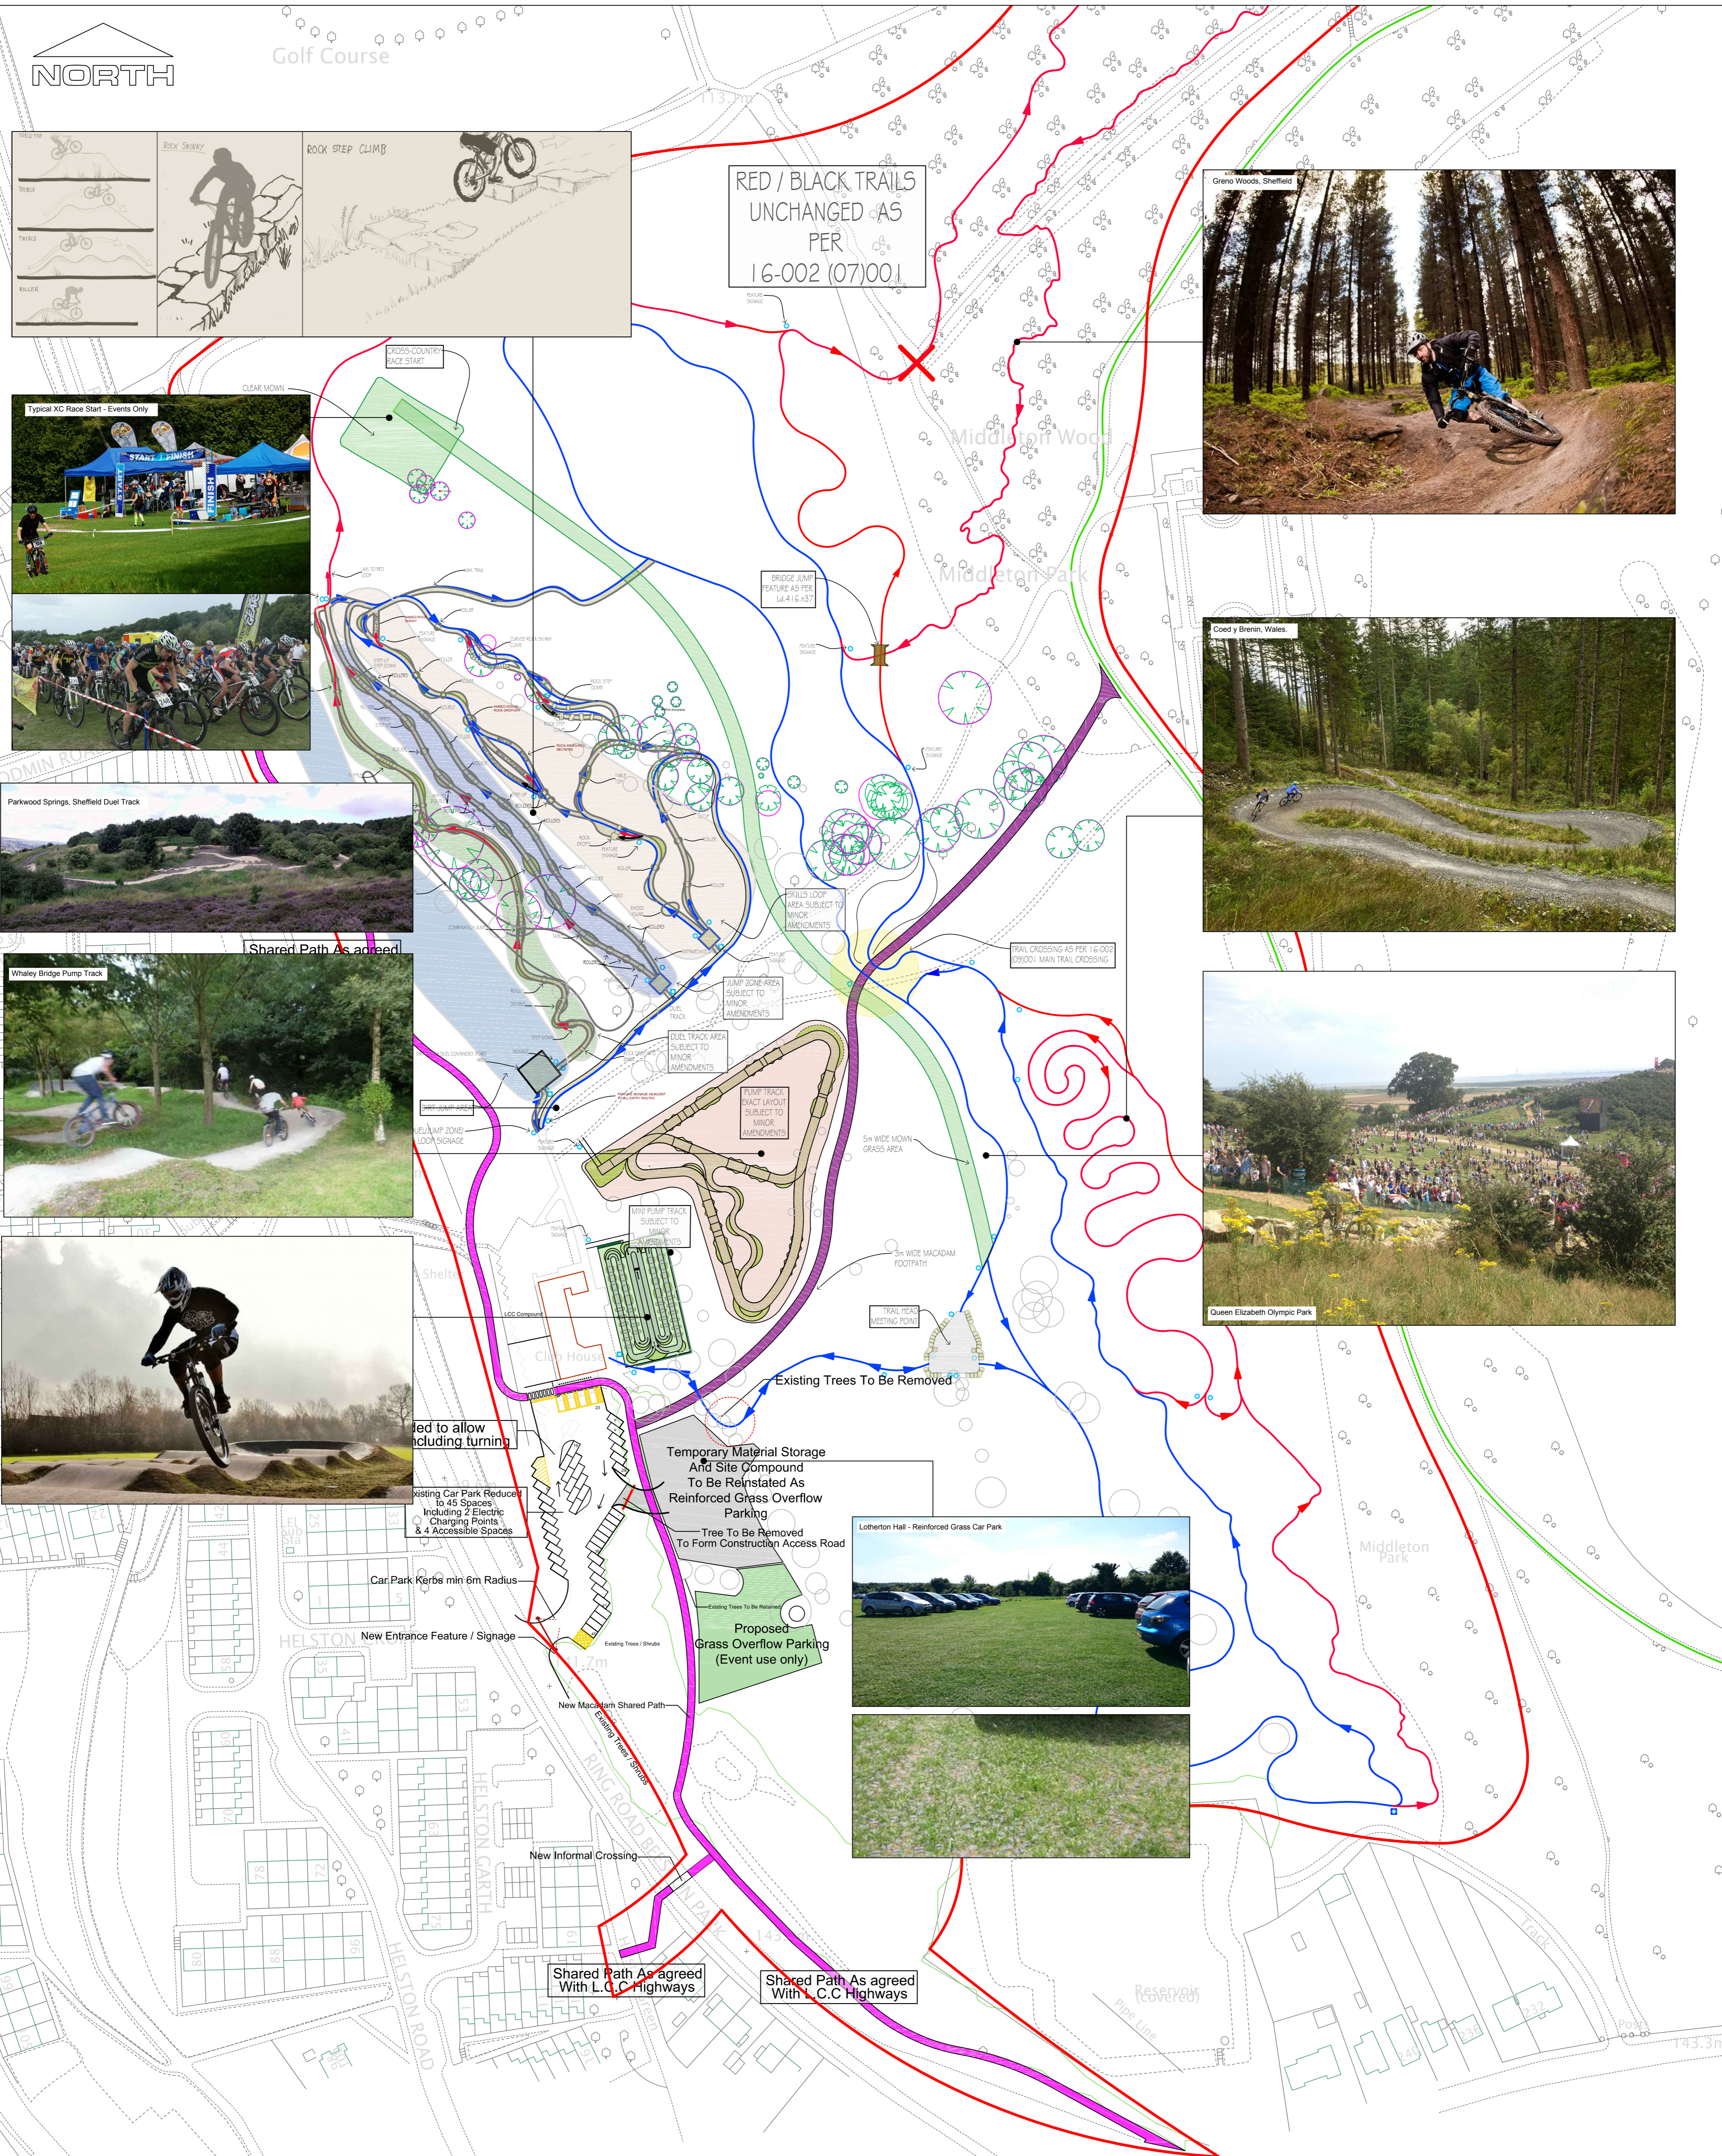

NORTH

Golf Course

RED / BLACK TRAILS UNCHANGED AS PER 16-002 (07/00)

This map is based upon Ordnance Survey material with the permission of Ordnance Survey on behalf of the Controller of Her Majesty's Stationery Office. Unauthorised reproduction infringes Crown copyright and may lead to prosecution or civil proceedings. Leeds City Council 100019567

Redevelopment of Middleton Park golf course: Leeds Urban Bike Park & Bike Hub

"You are not permitted to copy, sub licence, distribute or sell any of this data to third parties at anytime"

Legend table with symbols for Foot Path, Shared Path, Blue Trail, Red Trail, Black Trail, Trail Signage, Feature Bridge, and Tree Canopies.

Revision table with columns for Revision number, Date, and Description.

Leeds City Council logo and project information including title, scale, date, and drawing number.