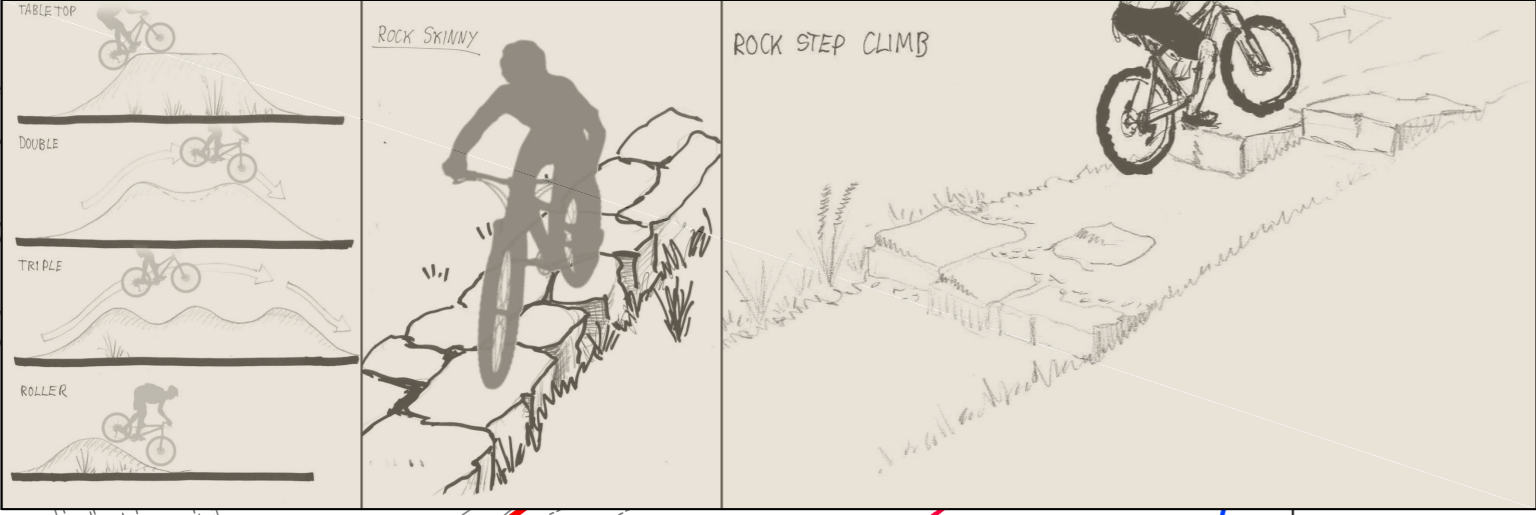

NORTH

Golf Course

RED / BLACK TRAILS UNCHANGED AS PER 16-002 (07/00)

This map is based upon Ordnance Survey material with the permission of Ordnance Survey on behalf of the Controller of Her Majesty's Stationery Office. Unauthorised reproduction infringes Crown copyright and may lead to prosecution or civil proceedings. Leeds City Council 100019567

Redevelopment of Middleton Park golf course: Leeds Urban Bike Park & Bike Hub

"You are not permitted to copy, sub licence, distribute or sell any of this data to third parties at anytime"

Legend table with symbols for Foot Path, Shared Path, Blue Trail, Red Trail, Black Trail, Trail Signage, Feature Bridge, and Tree Canopies.

Revision table with columns for Revision number, Date, and Description.

Leeds City Council logo and project information including title, scale, date, and drawing number.